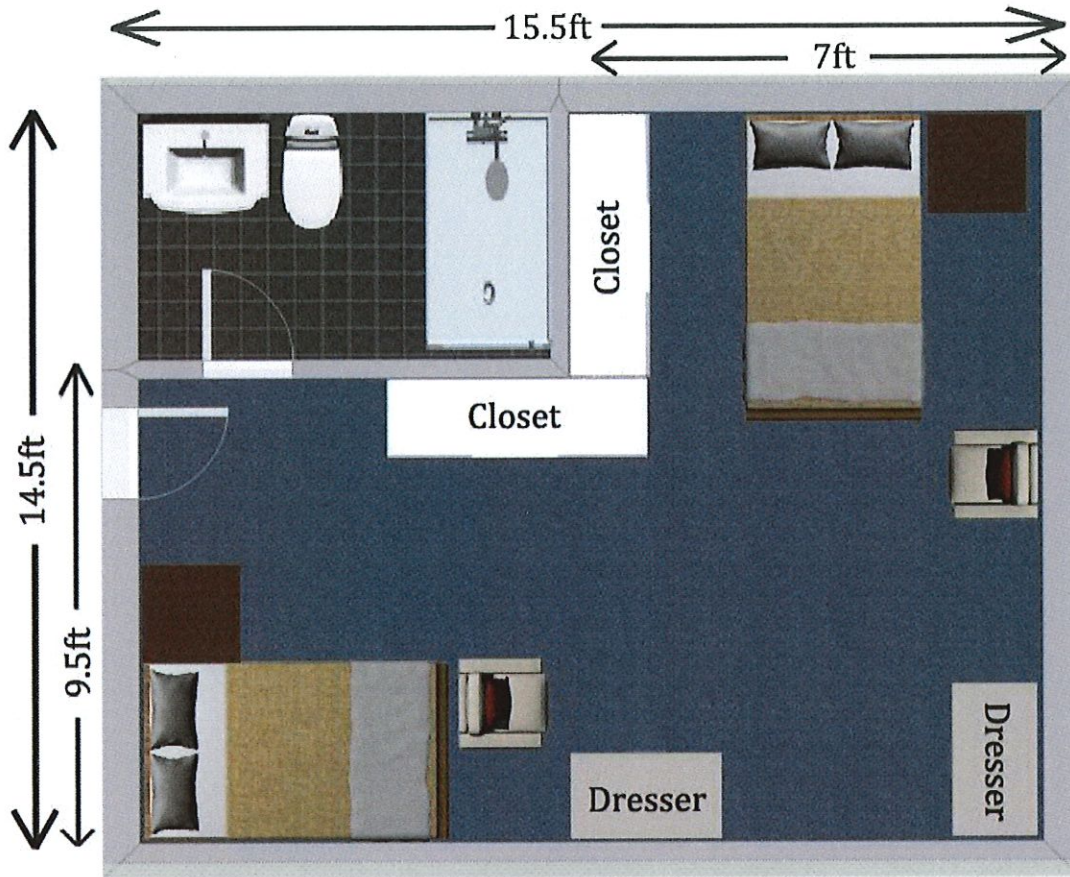

2800 Fordham Road NE
Palm Bay, FL 32905

Assisted Living & Memory Care Community

321-723-3288
info@bethesdaonturkeycreek.com

Semi-Private Suite

Spacious unit that allows for privacy for each resident

Units can be decorated to give it your personal touch

Climate controlled environment