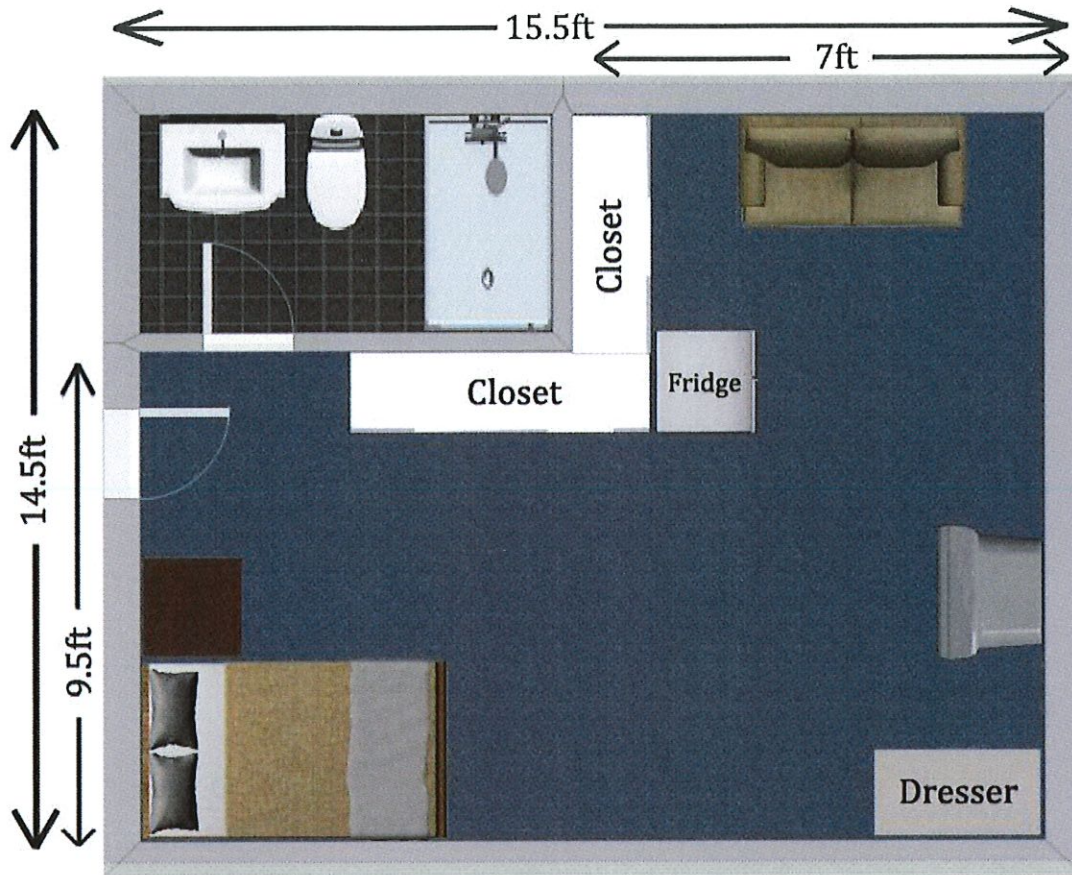

2800 Fordham Road NE
Palm Bay, FL 32905

Assisted Living & Memory Care Community

321-723-3288
info@bethesdaonturkeycreek.com

Private Suite

Each unit is bright and spacious with double closets and full bath

Units can be decorated with your own personal touch

Climate controlled environment